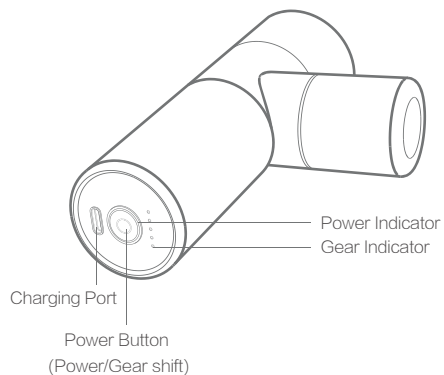

### Product Introduction

Massage Gun

Drawstring Bag

User Manual

USB Cable

Massage Head\*4

## Product Body Introduction

1. Hold Power button to turn on / off device.

2. Short press power button to switch the gear 1, 2, 3, 4 and 5 cyclically.

3. Power indicator: device power is low when shows red, power is sufficient when show green; Constant light is working normally, breathing light is in charging mode, flash red light is low power shutdown reminding or abnormal shutdown.