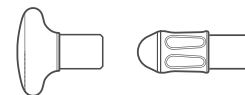

### Basic Parameter

Product Name: Massage Gun

Model No.: MX3

Product Weight: 500g

Product Size: 146.5\*42\*90mm

Input Voltage: 5V, 3mA

Connection Type: 300mAh

Battery Capacity: 1600mAh

### Product Introduction

Massage Gun

Drawstring Bag

User Manual

USB Cable

Massage Head\*4